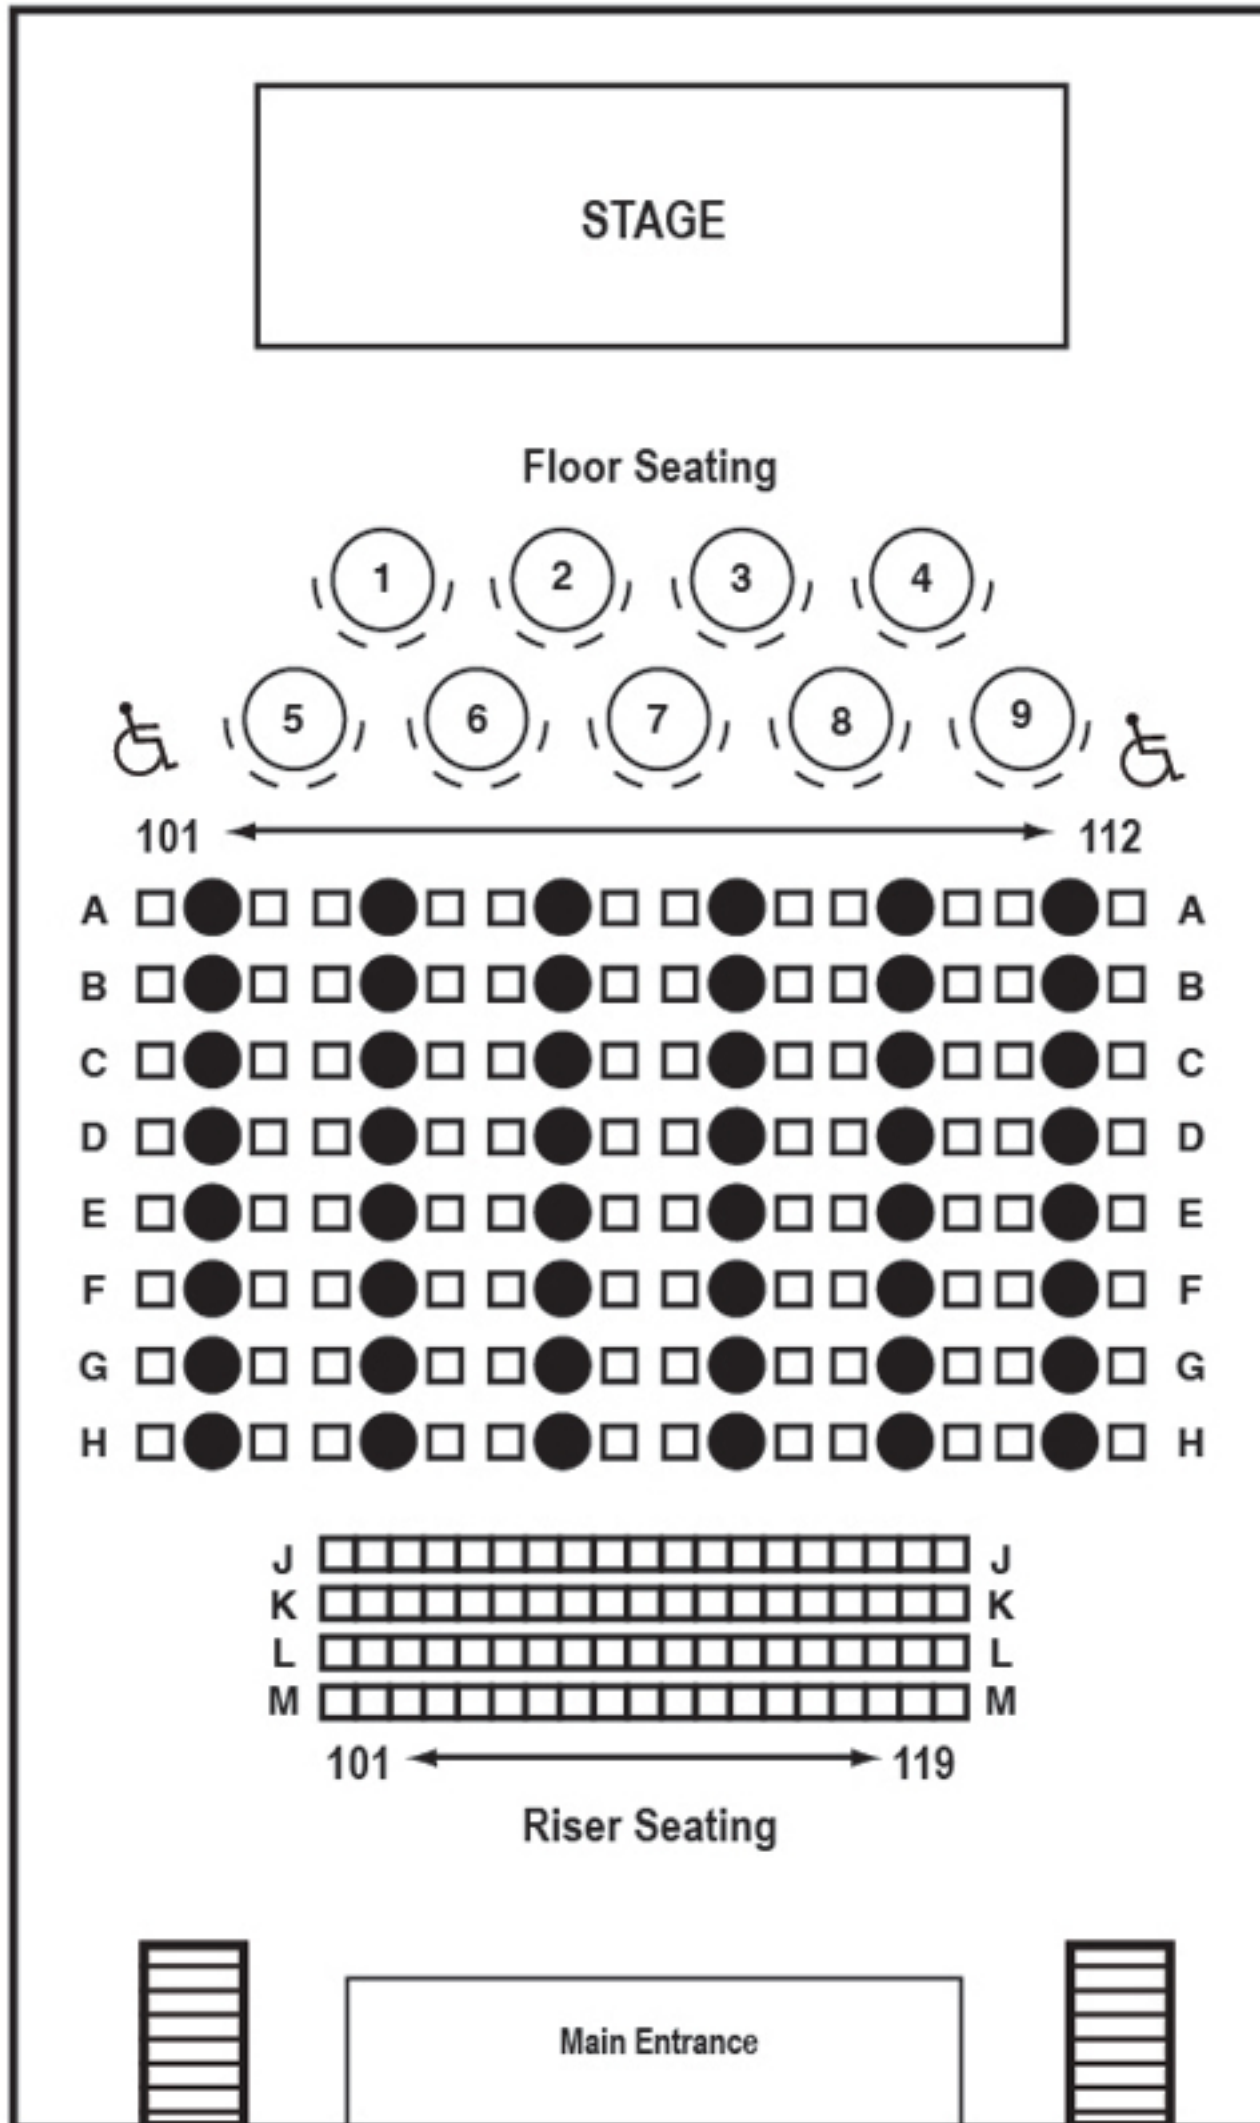

Helen K. Persson Hall Cabaret Seating Chart

Helen K. Persson Hall Cabaret Seating Key	
Floor Seating	Riser Seating
○ Table - Seats 4 people	● Table - Seats 2 people
♿ Wheelchair accessible seating at tables 5 and 9	□ Chairs