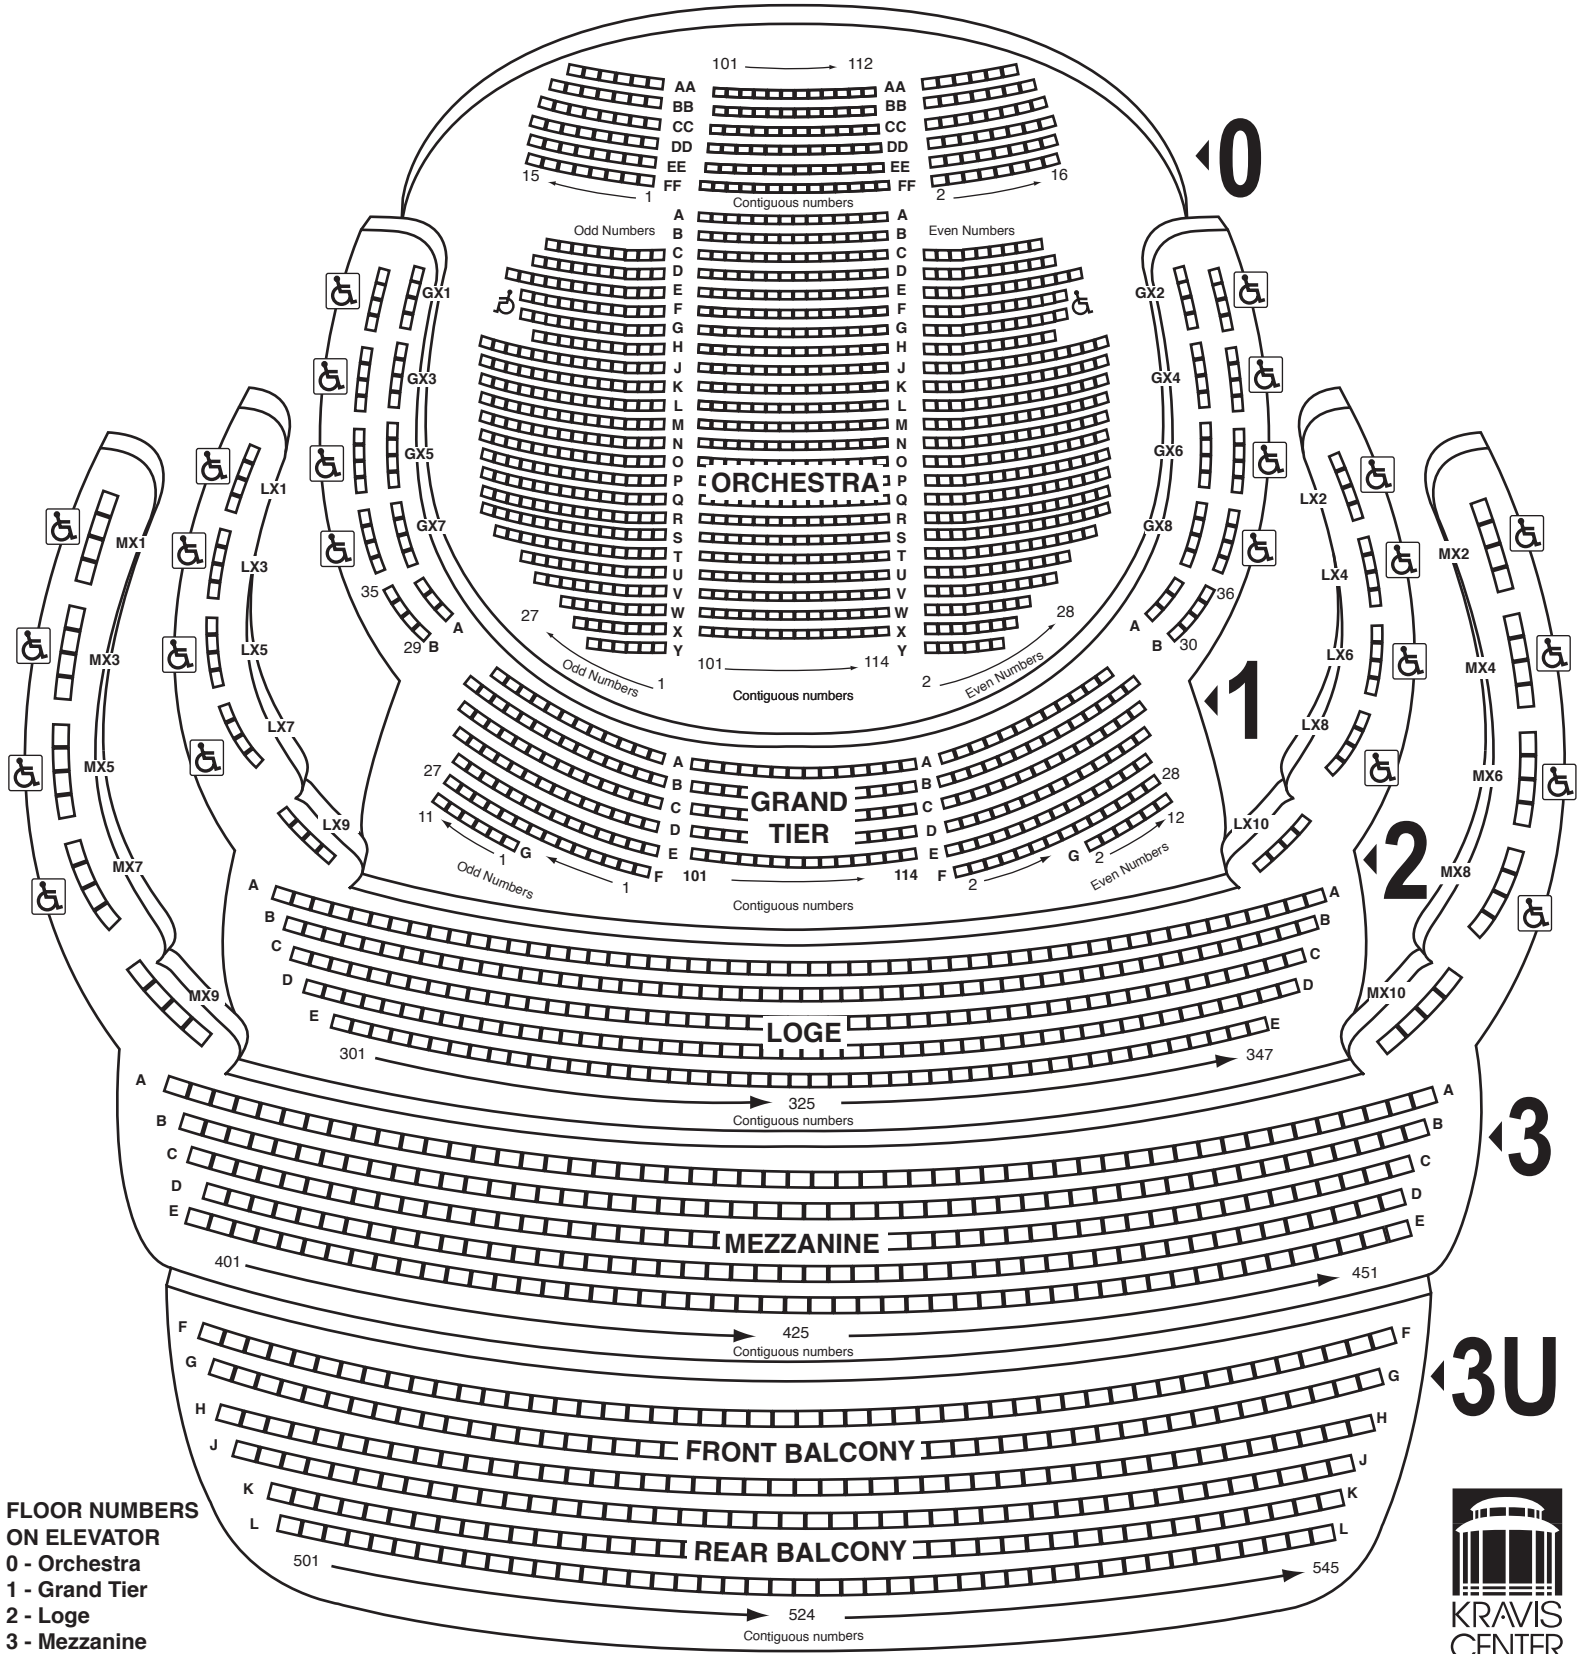

STAGE

FLOOR NUMBERS ON ELEVATOR
 0 - Orchestra
 1 - Grand Tier
 2 - Loge
 3 - Mezzanine
 3U - Balcony