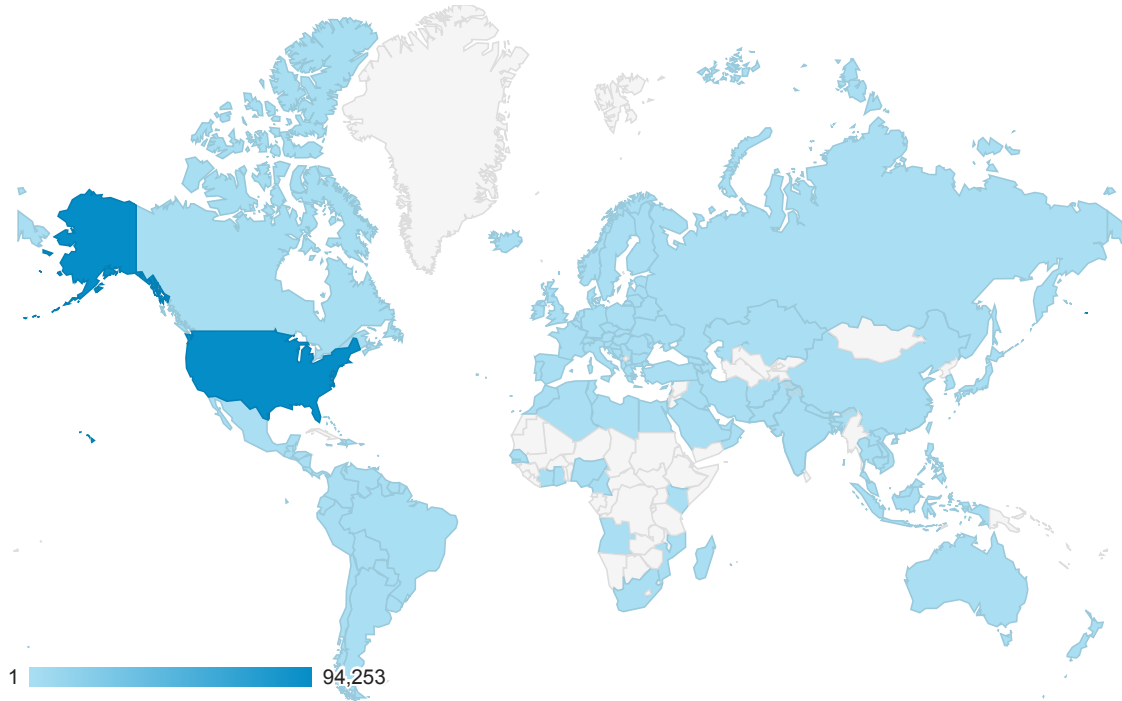

Jun 25, 2012 - Jun 26, 2013

Location

% of visits: 100.00%

Map Overlay

Site Usage

Country / Territory	Visits	Pages / Visit	Avg. Visit Duration	% New Visits	Bounce Rate
	100,078 % of Total: 100.00% (100,078)	1.53 Site Avg: 1.53 (0.00%)	00:01:25 Site Avg: 00:01:25 (0.00%)	73.90% Site Avg: 73.86% (0.05%)	74.20% Site Avg: 74.20% (0.00%)
1. United States	94,253	1.53	00:01:27	73.37%	74.06%
2. Canada	1,105	1.56	00:01:19	82.71%	73.39%
3. (not set)	713	1.47	00:01:19	73.77%	77.28%
4. United Kingdom	642	1.43	00:01:02	86.29%	76.17%
5. Brazil	373	1.40	00:00:44	82.31%	77.48%
6. Germany	306	1.54	00:01:03	89.87%	74.51%
7. France	237	1.49	00:00:39	83.54%	78.48%
8. Italy	149	1.44	00:00:23	92.62%	73.83%
9. Netherlands	148	1.34	00:01:20	68.24%	79.05%
10. Spain	130	1.35	00:00:32	67.69%	80.00%

Rows 1 - 10 of 141