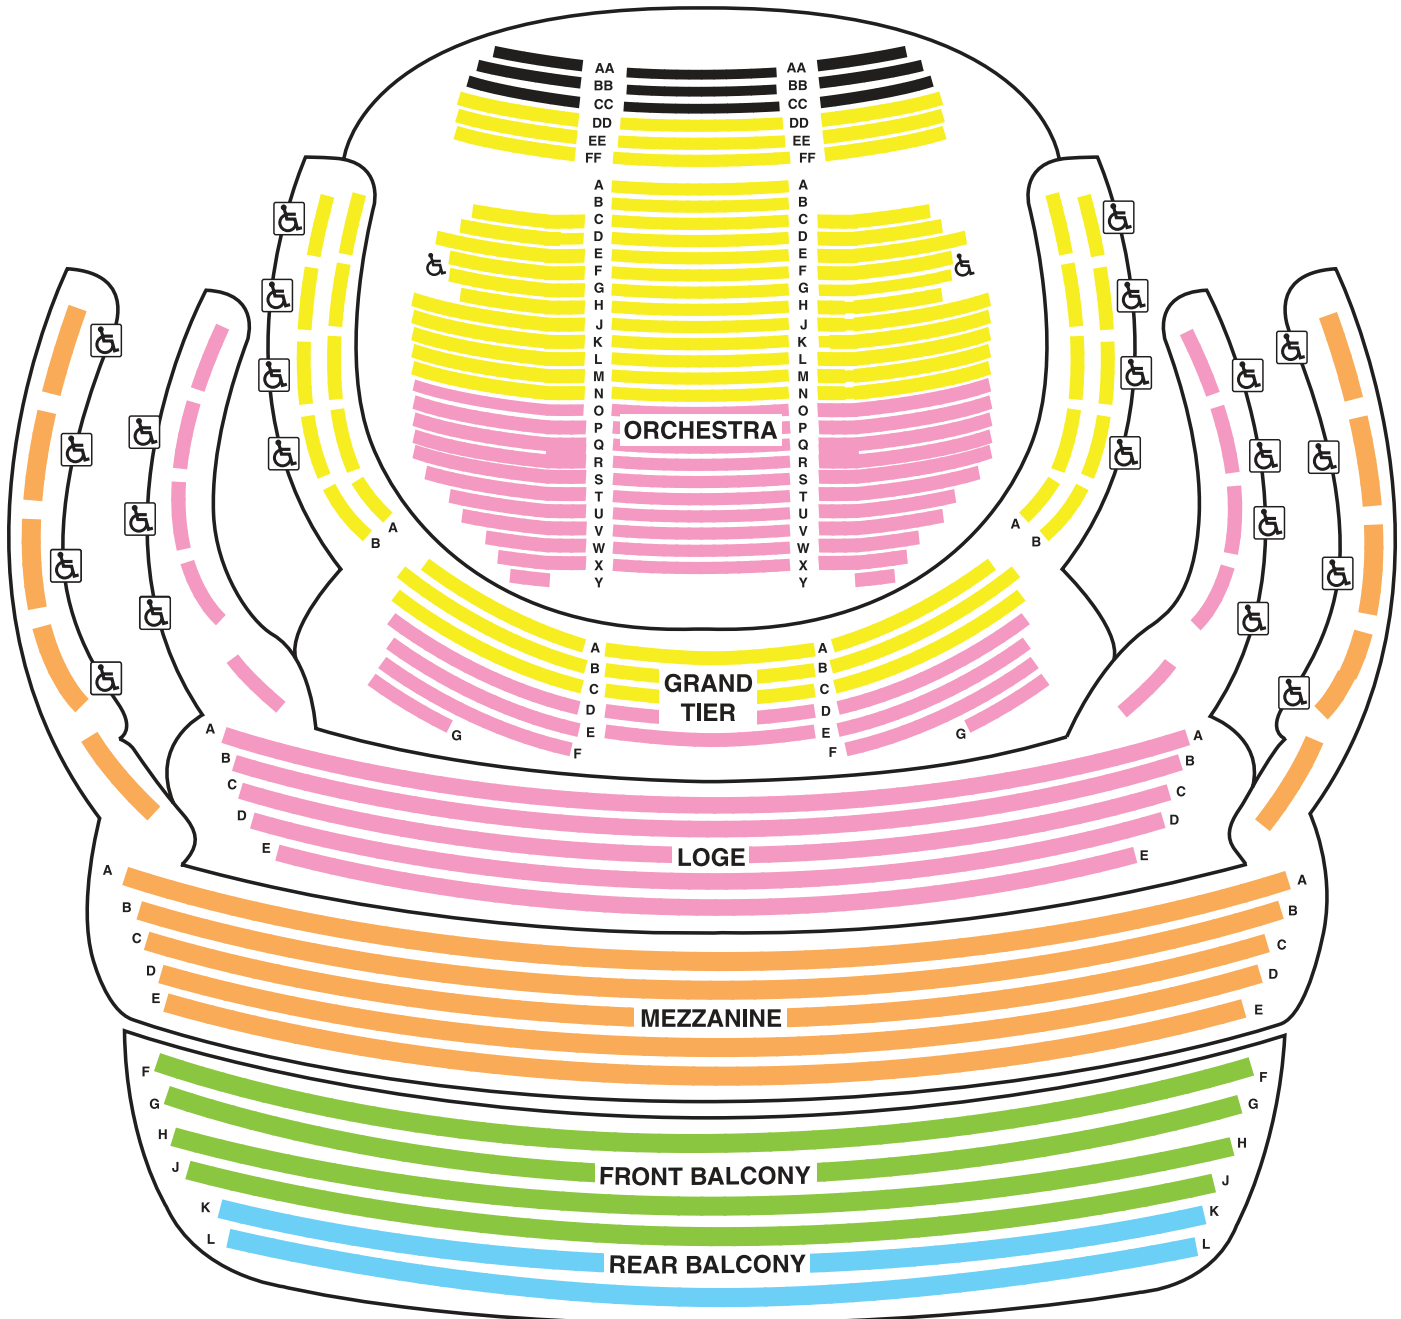

A\*

**BROADWAY SOCIETY SECTION**

Level A /  
Orchestra Rows  
DD-FF, Rows A-N,  
Grand Tier A-C,  
Grand Tier Boxes

B

Level B /  
Orchestra Rows  
O-Y, Grand Tier  
Rows D-G, Loge,  
Loge Boxes

C

Level C /  
Mezzanine,  
Mezzanine Boxes

D

Level D /  
Balcony Rows F-J

E

Level E /  
Balcony Rows K-L

**STAGE**

The Kravis Center is pleased to have a service called Live Performance Captioning (or Open Captioning) that allows deaf or hard of hearing audience members to more fully enjoy Broadway performances at our venue. Open Captioning is available for all Saturday matinee performances. Sign language interpreters are provided at all Sunday matinee performances.