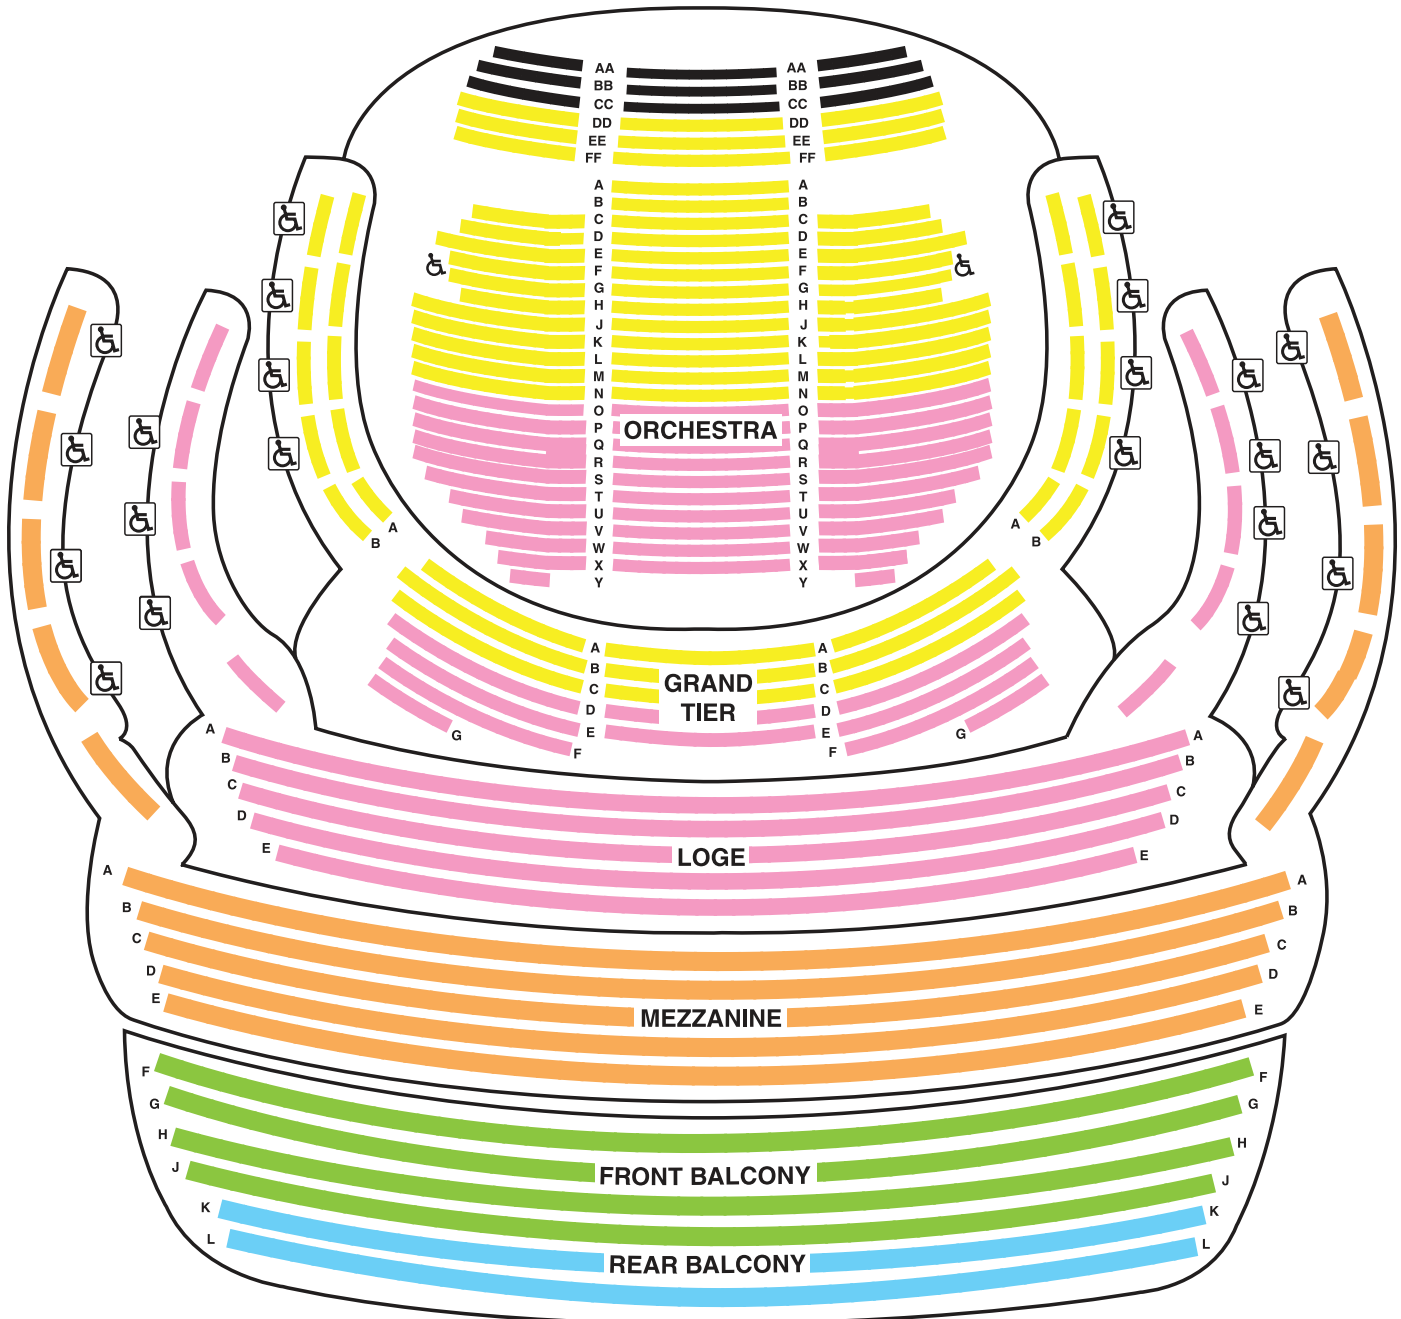

A*

BROADWAY SOCIETY SECTION

Level A /
Orchestra Rows
DD-FF, Rows A-N,
Grand Tier A-C,
Grand Tier Boxes

B

Level B /
Orchestra Rows
O-Y, Grand Tier
Rows D-G, Loge,
Loge Boxes

C

Level C /
Mezzanine,
Mezzanine Boxes

D

Level D /
Balcony Rows F-J

E

Level E /
Balcony Rows K-L

STAGE

The Kravis Center is pleased to have a service called Live Performance Captioning (or Open Captioning) that allows deaf or hard of hearing audience members to more fully enjoy Broadway performances at our venue. Open Captioning is available for all Saturday matinee performances. Sign language interpreters are provided at all Sunday matinee performances.