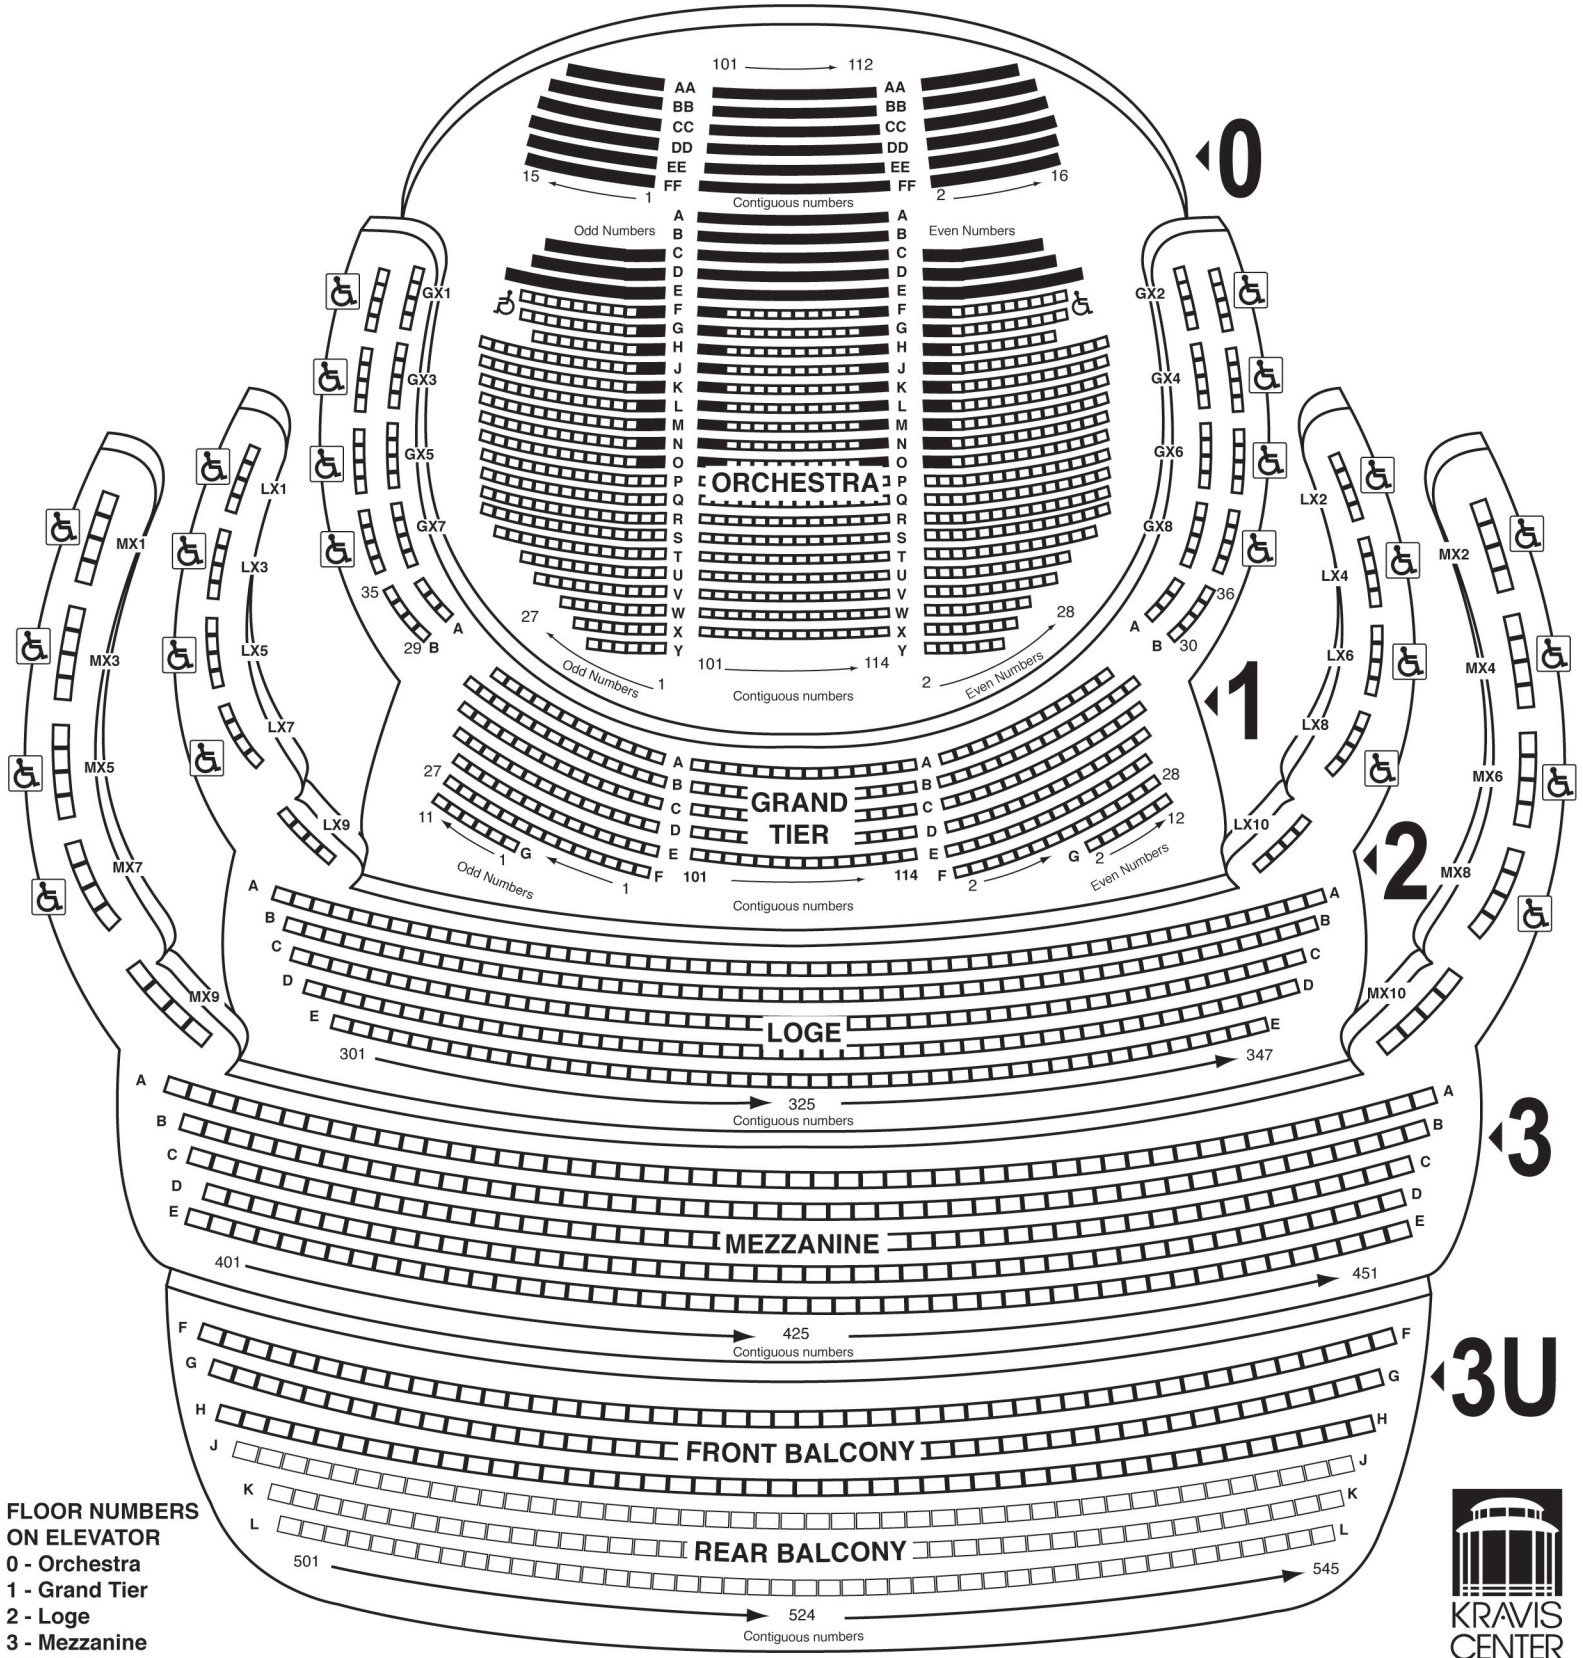

STAGE

- FLOOR NUMBERS ON ELEVATOR**
- 0 - Orchestra
 - 1 - Grand Tier
 - 2 - Loge
 - 3 - Mezzanine
 - 3U - Balcony