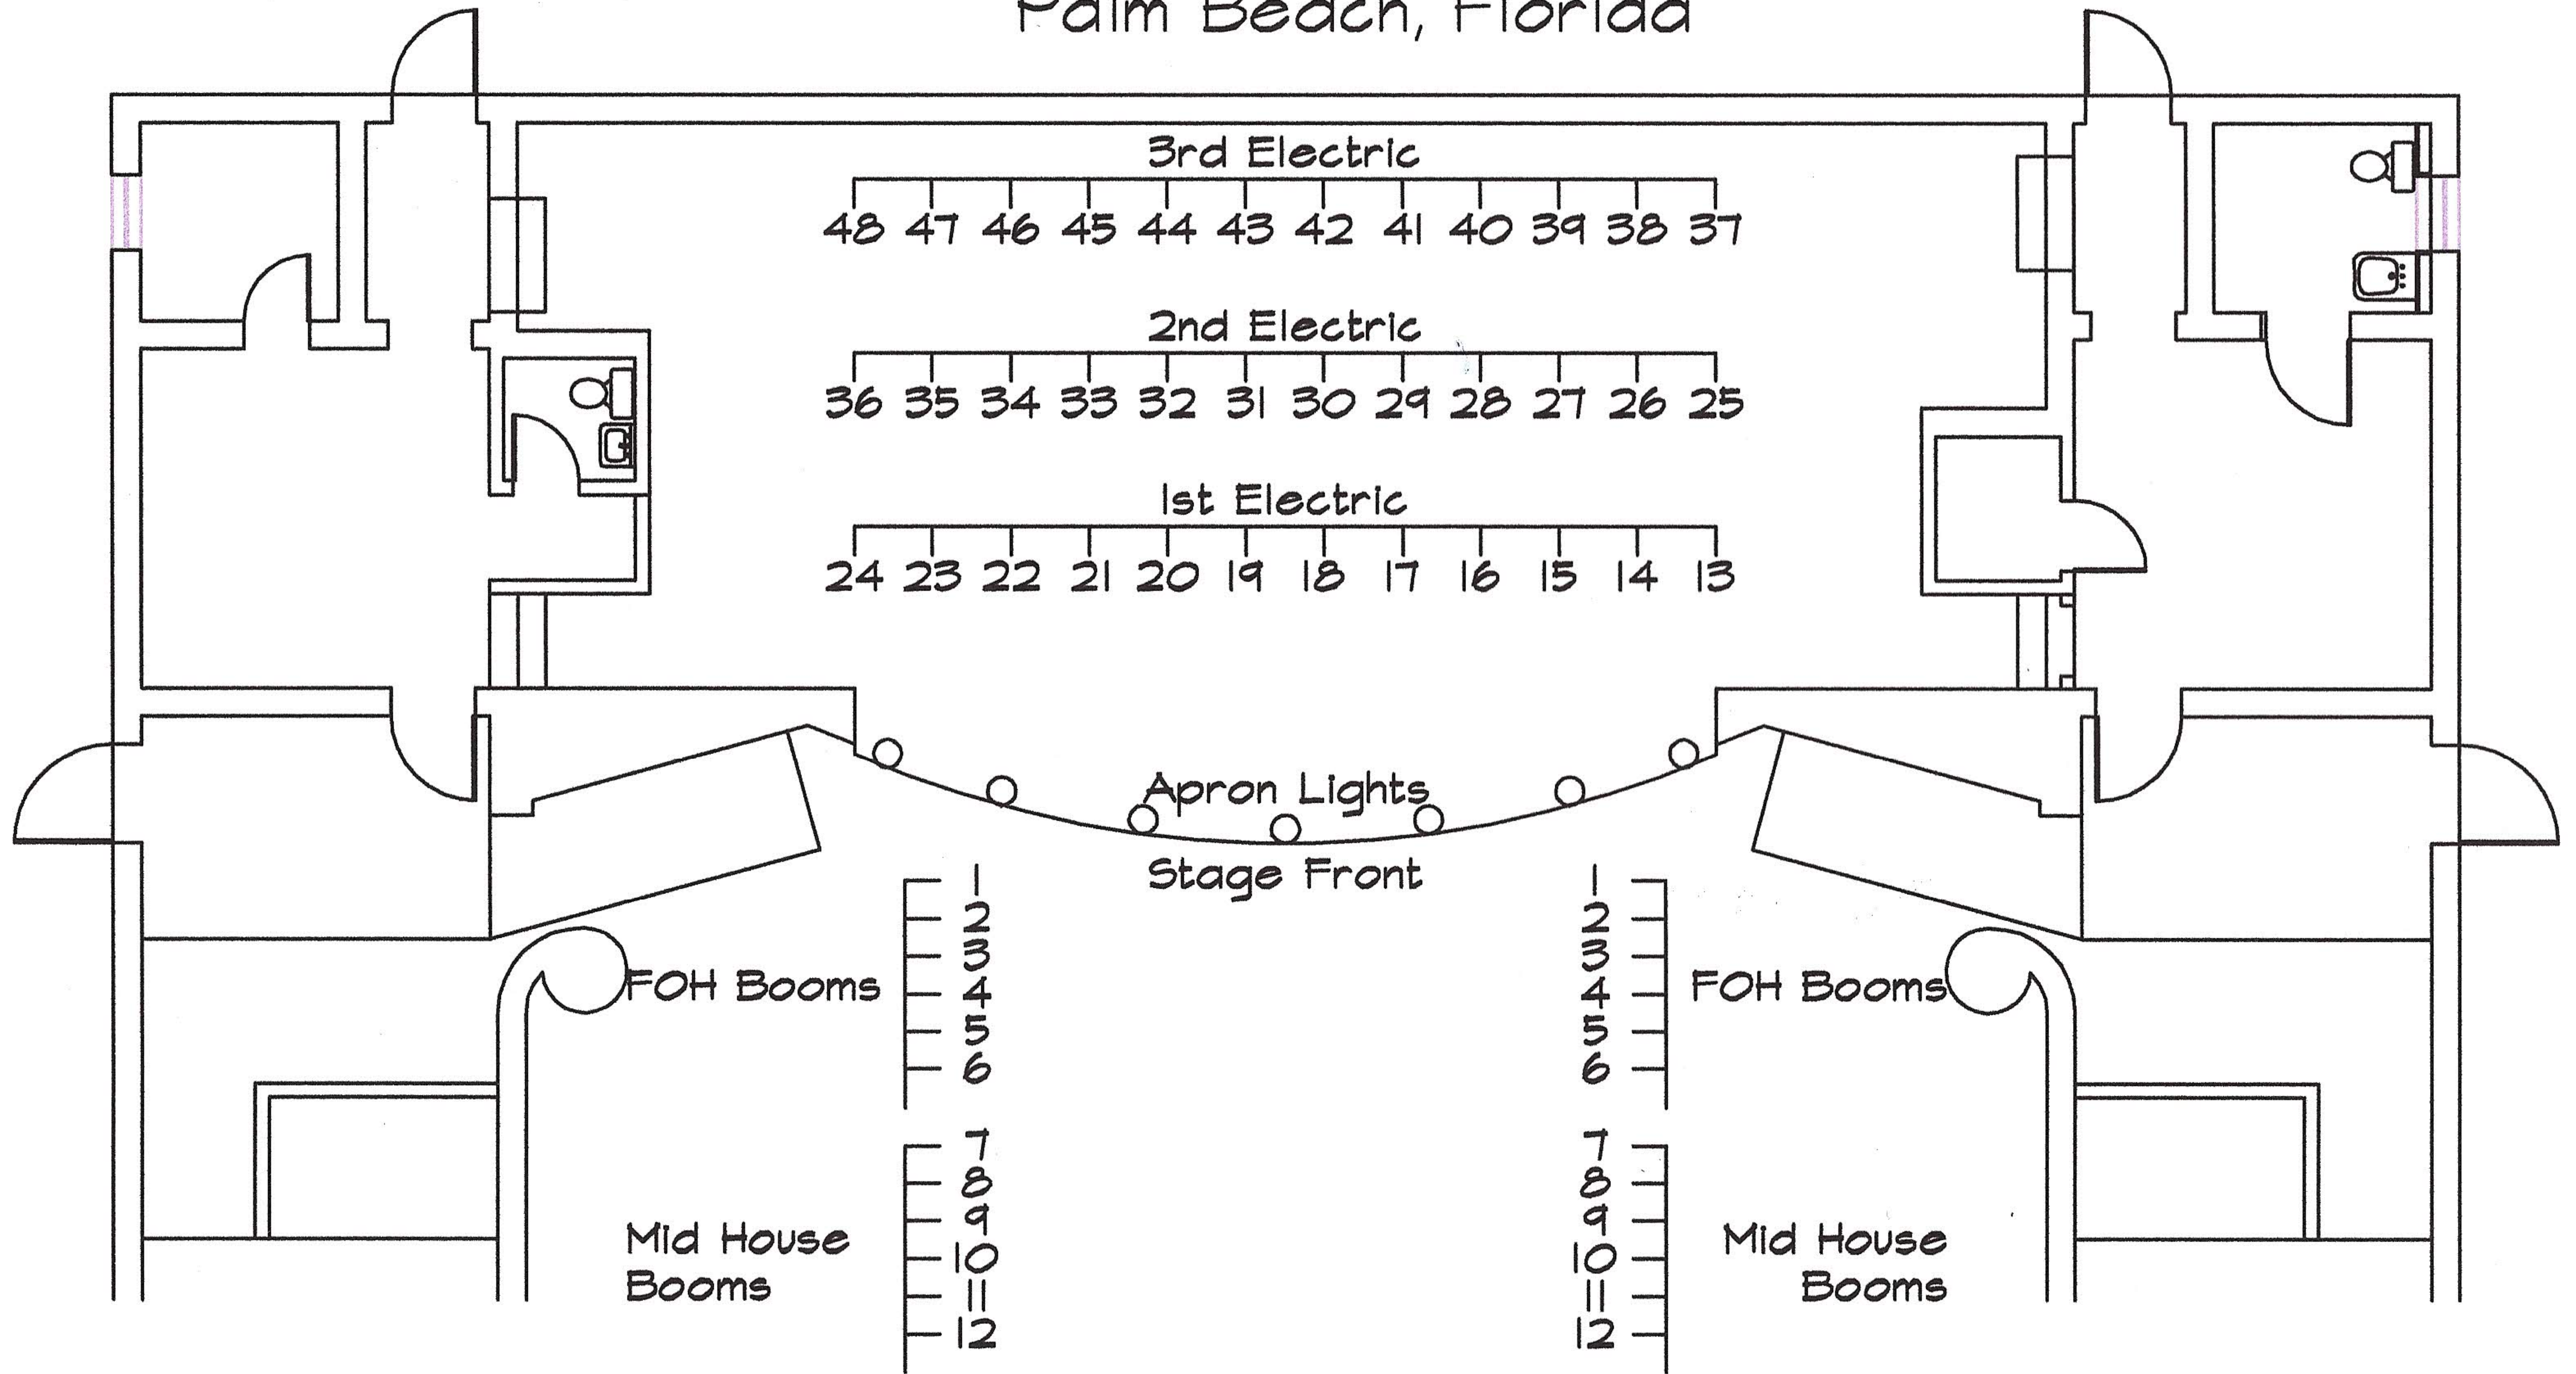

Stage Light Circuits: The Society of the Four Arts, Palm Beach, Florida

THE SOCIETY OF THE FOUR ARTS
2 FOUR ARTS PLAZA, PALM BEACH, FLORIDA 33480

STAGE LIGHTING SYSTEM

Console: ETC express 125 w/LCD Monitor

Dimmers: LEPRECON VX1200 SERIES 2
NSI 2404CD

20A STAGE LIGHT DIMMER 1
20A HOUSE LIGHT DIMMER 1

POWER DISTRIBUTION

Phase: 3
Amps: 200 (stage light)
Amps: 100 (sound equipt.)
Volts: 120/208

STAGE LIGHT CIRCUIT

1st Electric: 12 circuits total
2nd Electric: 12 circuits total
3rd Electric: 12 circuits total
House booms: F.O.H. lift and right booms
6 circuits total
Mid House lift and right booms
6 circuits total