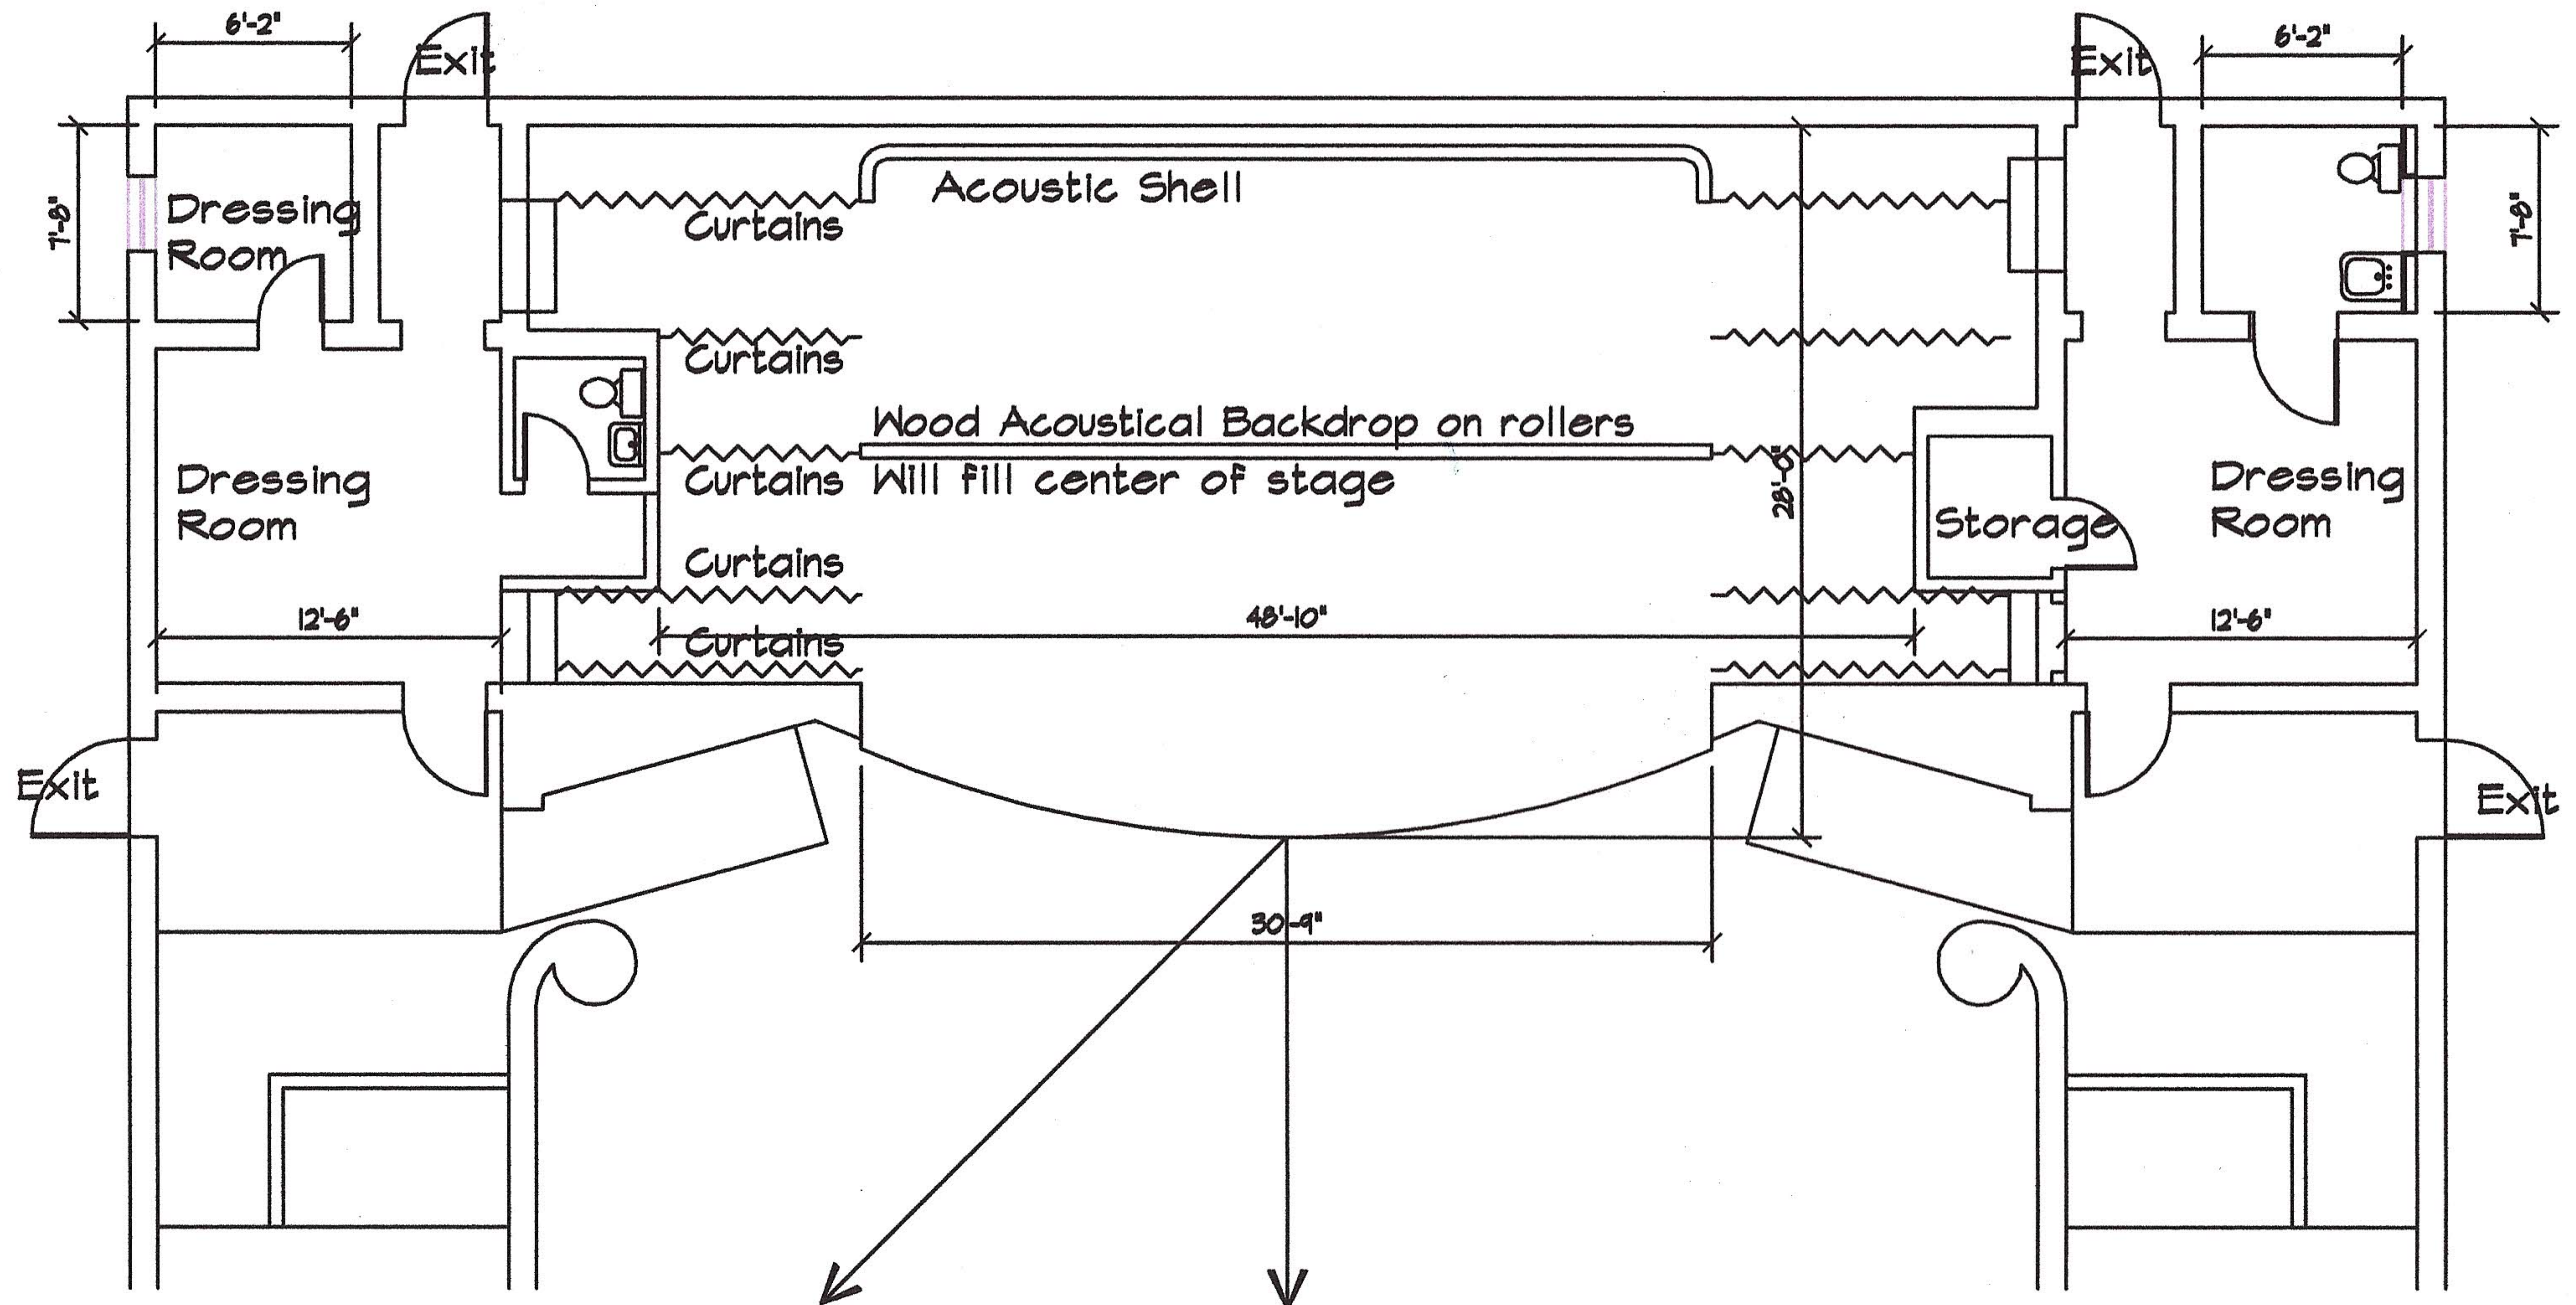

Stage Area: The Society of the Four Arts, Palm Beach, Florida

Workable Space
 Width: 32' wide fanning out
 to 40' rear stage
 Depth: 25' deep (28 feed
 deep at edge of apron)
 Height: 15½' (from bottom of
 lights: 14'-10")

About 23' from DS
 to FOH Left & Right
 booms and 50' to
 mid-house booms

About 80' to spot
 booths